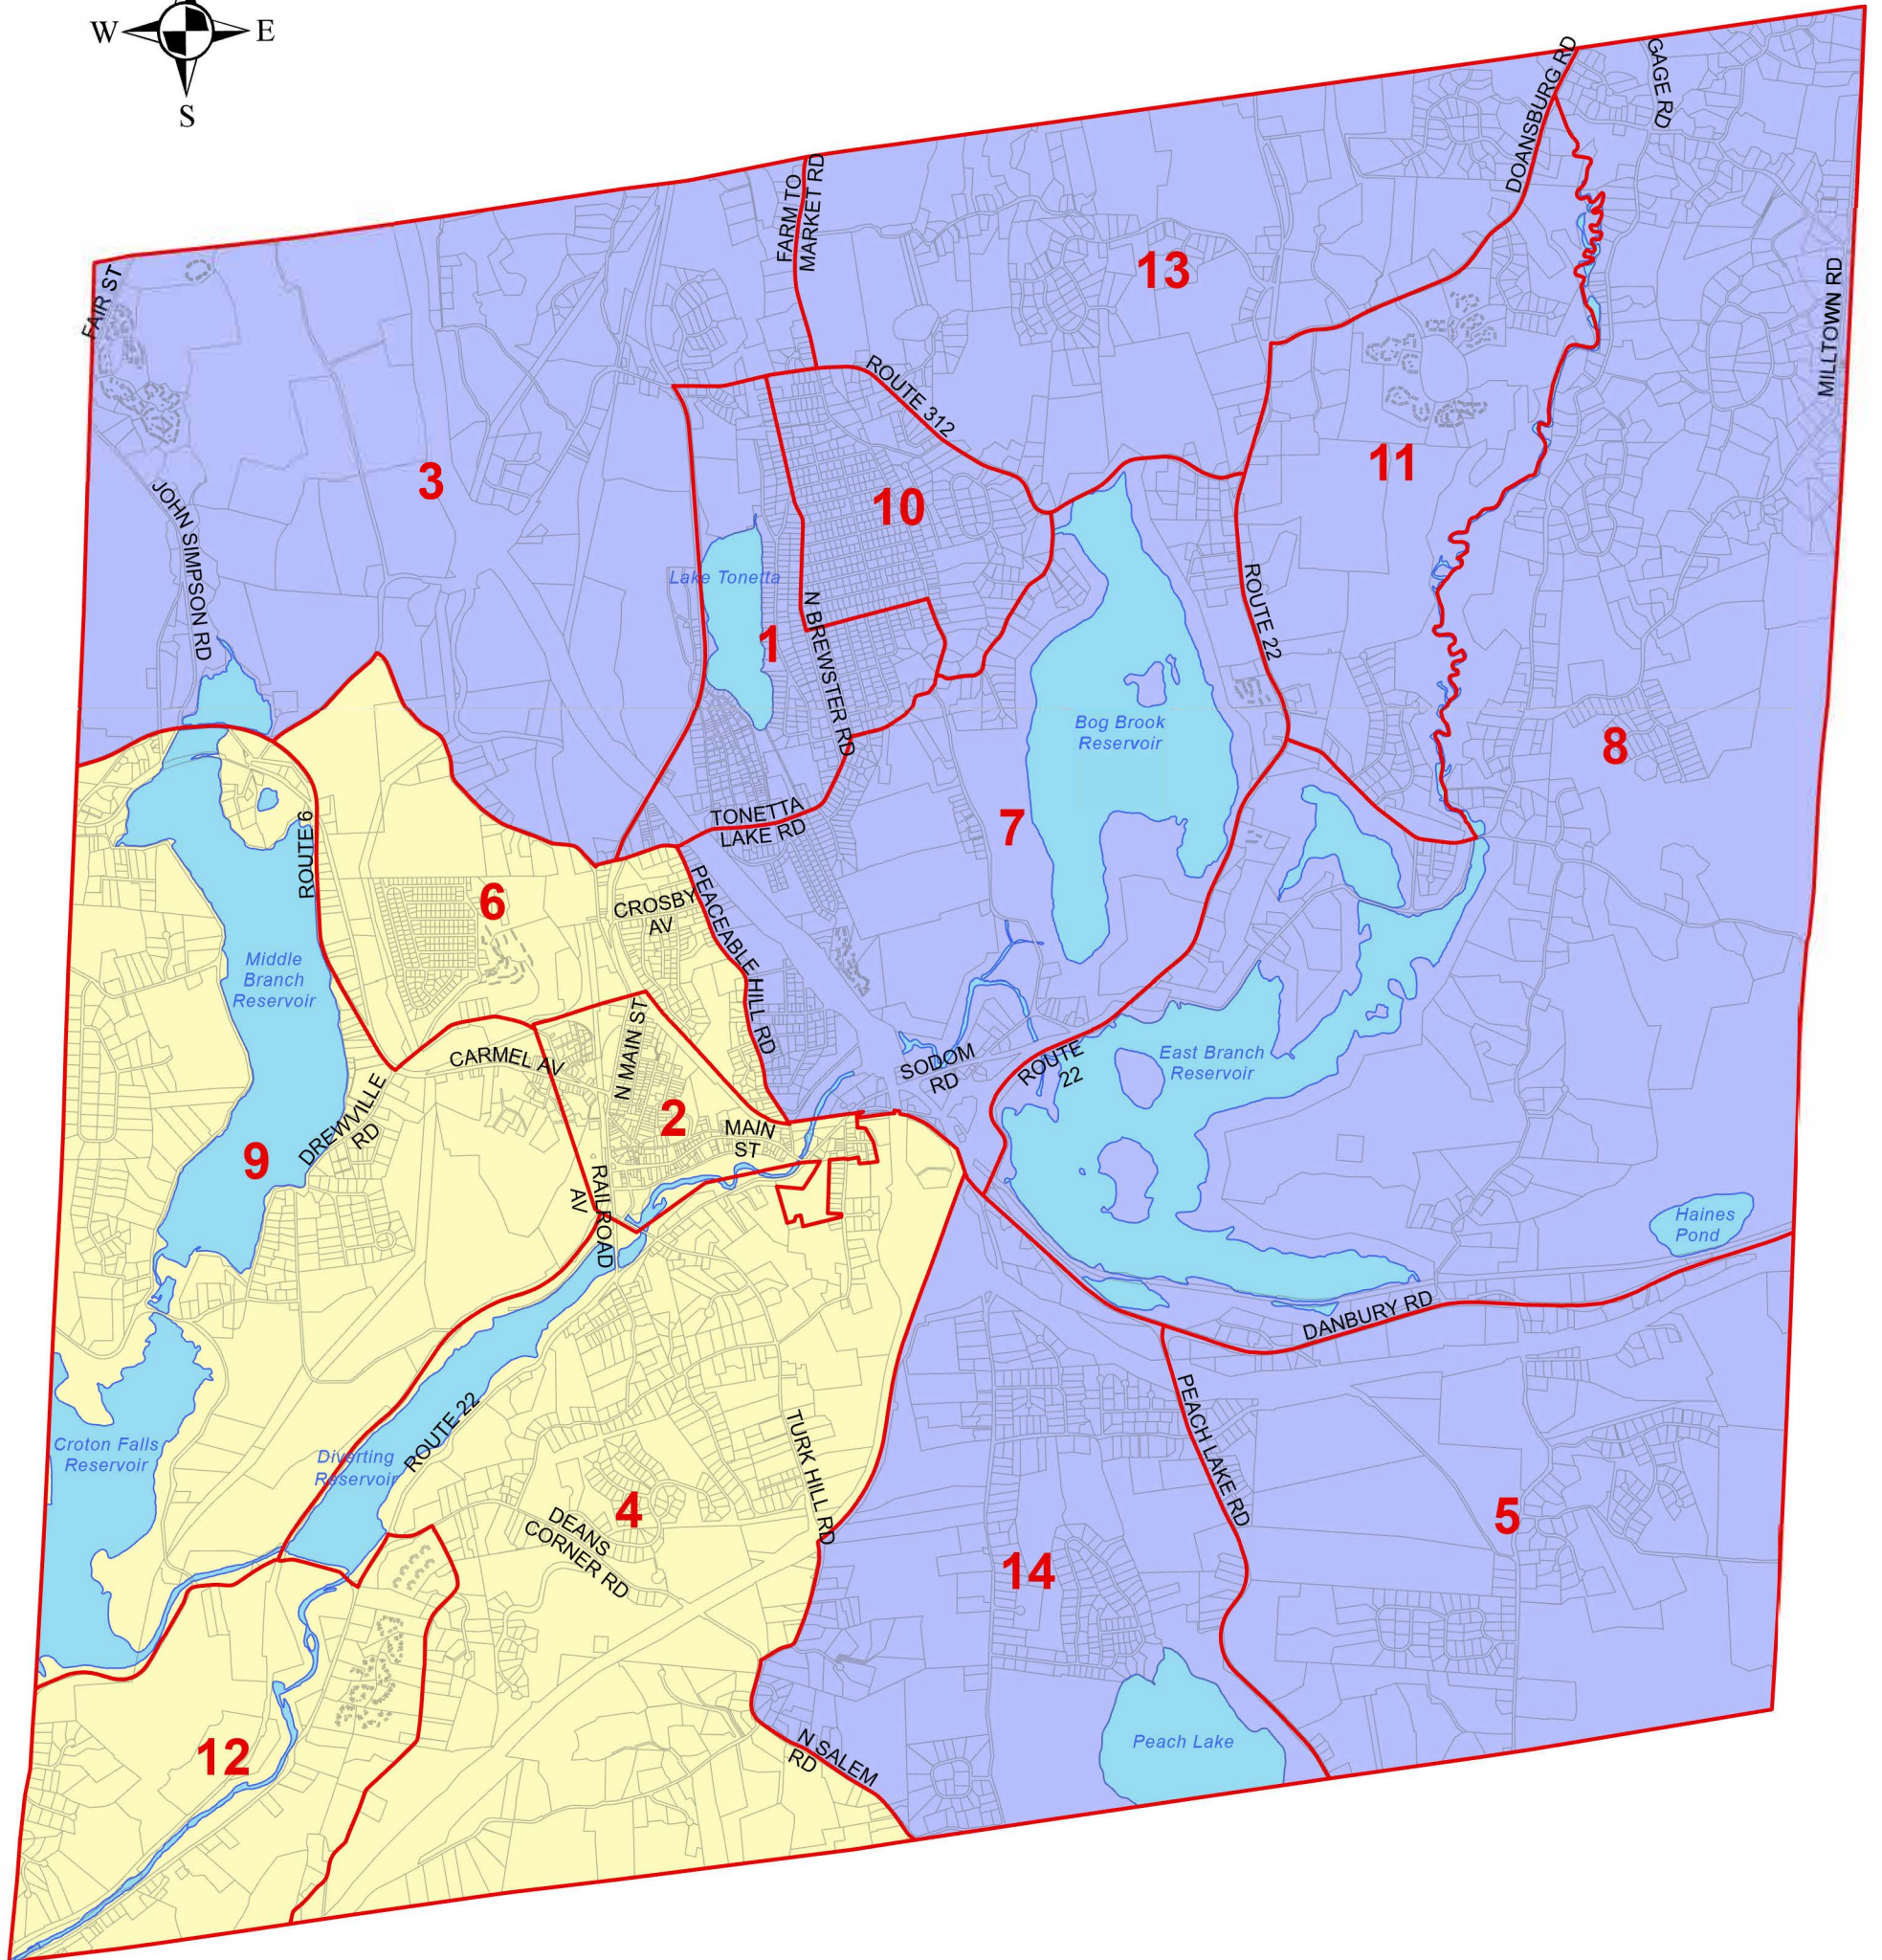

2023 Town of Southeast Election Districts

	Town Election Districts		Legislative Dist. 6
	Legislative Dist. 1		Legislative Dist. 7
	Legislative Dist. 2		Legislative Dist. 8
	Legislative Dist. 3		Legislative Dist. 9
	Legislative Dist. 4		Parcels
	Legislative Dist. 5		Waterbodies

Map by: Putnam County Dept. of Information Technology - GIS
 Prepared by: AMO - Feb 2023 - Scale 1:40,000
 Districts\Election_Dists\2020\Southeast_Final_11x17
www.putnamcountyny.com