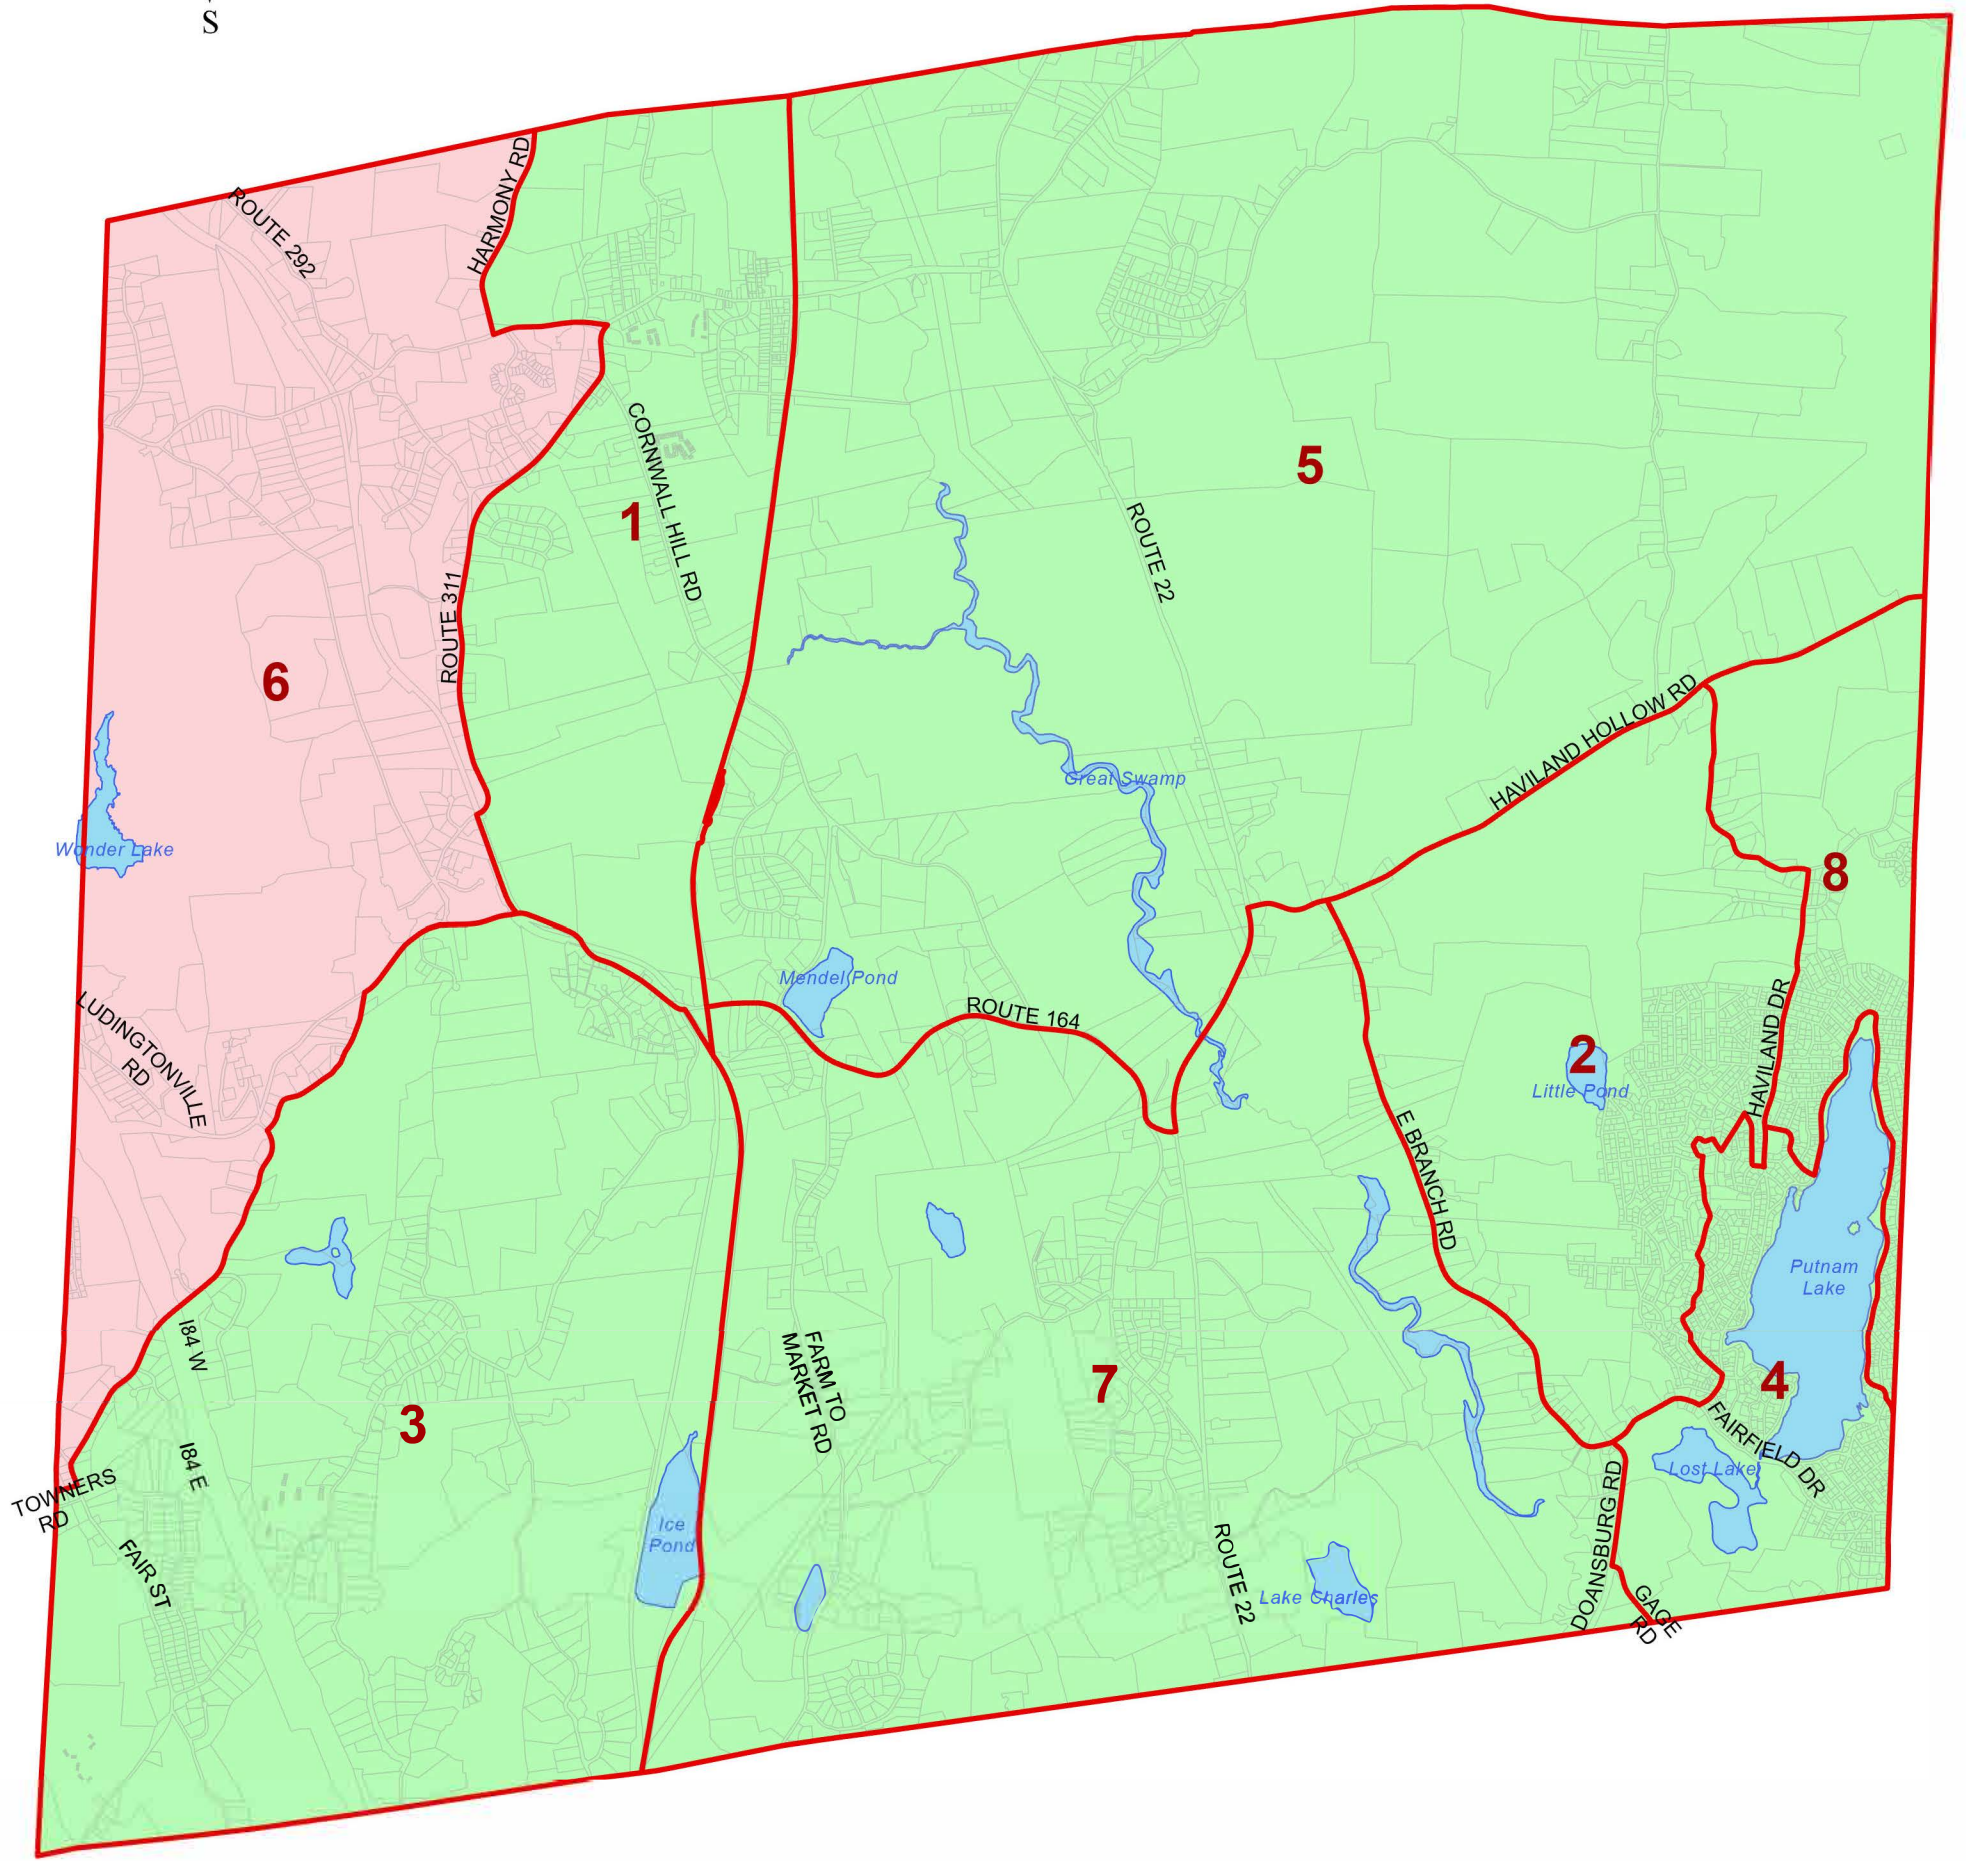

2023 Town of Patterson Election Districts

Town Election Districts	Legislative Dist. 6
Legislative Dist. 1	Legislative Dist. 7
Legislative Dist. 2	Legislative Dist. 8
Legislative Dist. 3	Legislative Dist. 9
Legislative Dist. 4	Parcels
Legislative Dist. 5	Waterbodies

Map by: Putnam County Dept. of Information Technology - GIS
 Prepared by: AMO - Feb 2023 - Scale 1:40,000
 Districts\Election_Dists\2020\Patterson_Final_11x17
www.putnamcountyny.com