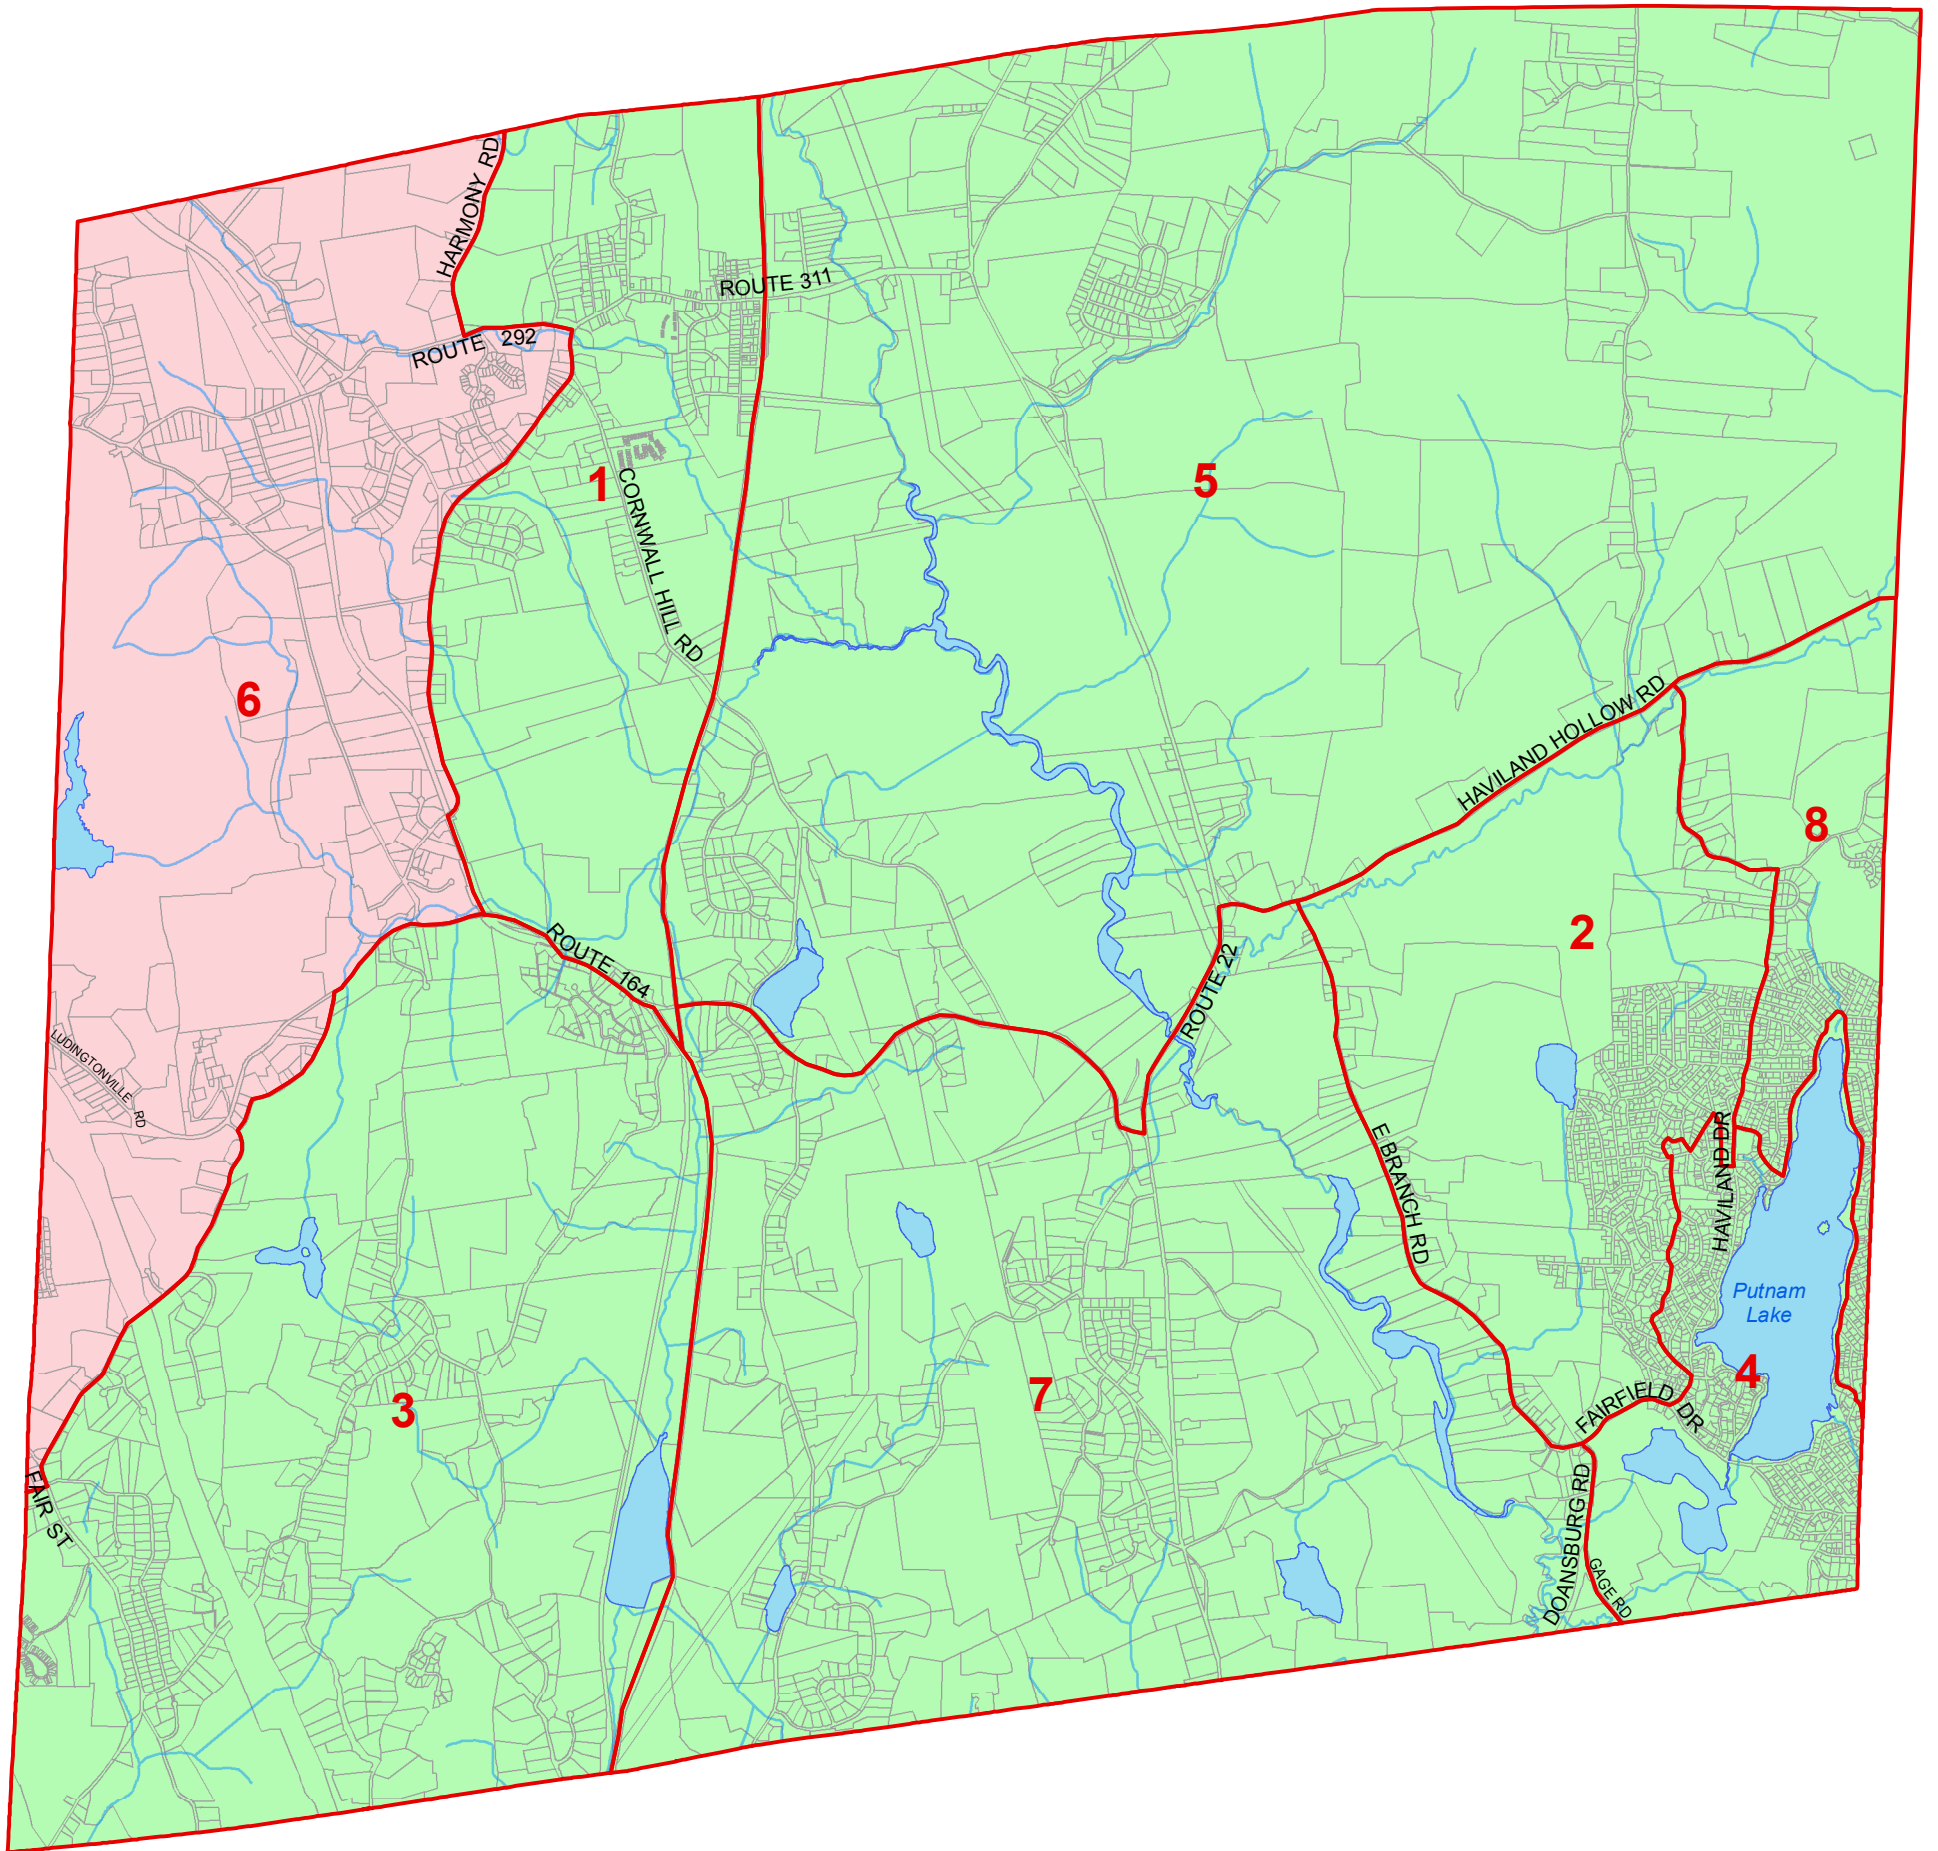

Town of Patterson Election Districts

| Legend | |
|--------|-------------------------|
| | Town Election Districts |
| | Legislative District 3 |
| | Legislative District 4 |
| | Parcels |
| | Waterbodies |
| | Streams |

Map by: Putnam County Dept. of Information Technology - GIS
Prepared by: AMO - July 2012 - Scale 1:40,000
Districts\Election-2010\Patter-Final-11x17
www.putnamcountyny.com